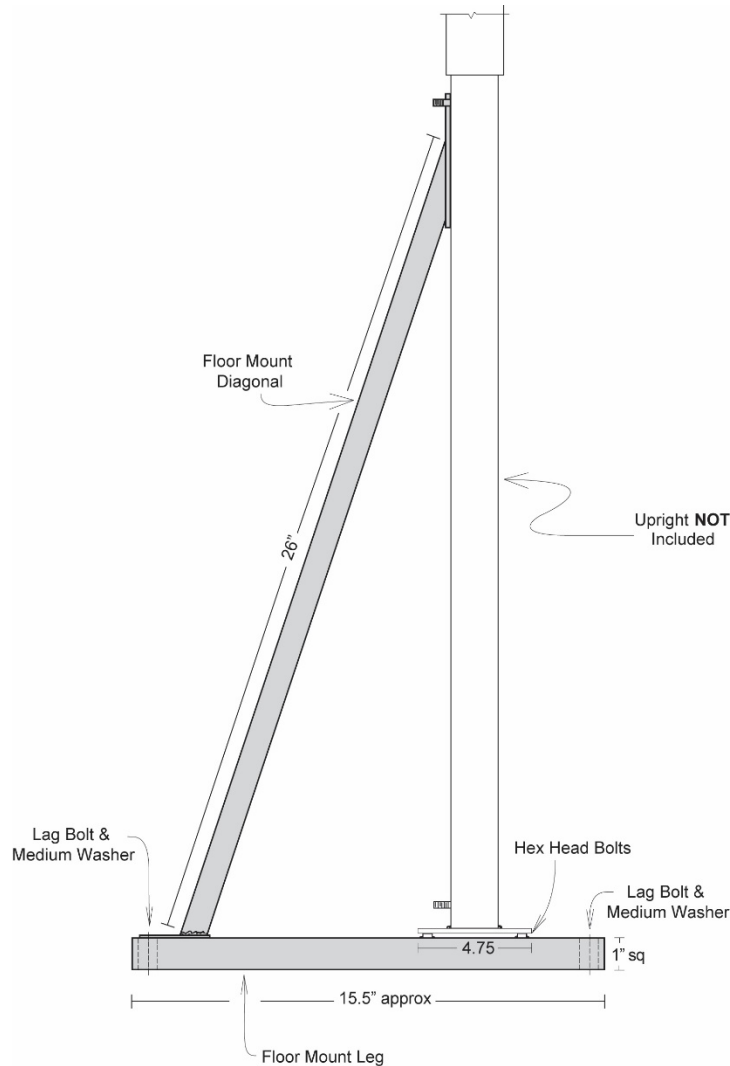

ALVAS FLOOR MOUNT BALLET BARRE ADAPTER SPECIFICATIONS

(Converts Alvas Freestanding Frames to Floor Mount Frames)

SPECIFICATION DISCLAIMER

Alvas Barres Floors Mirrors ("Alvas") encourages customers to have all Alvas products professionally installed and maintained by an experienced and licensed contractor. Alvas provides product specifications for clients' information and convenience only. Alvas cannot and does not make any representations, warranties or guarantees with respect to the specifications of Alvas products or the accuracy thereof.

Improper installation, care or maintenance of any barre, floor, mirror, or other Alvas product may invalidate the product's warranty or guarantee, if any. Alvas reserves the right to deny customer claims made pursuant to any such warranty or guarantee if Alvas determines the damage or defect to the product is the result of improper installation, care, maintenance or use of the product.