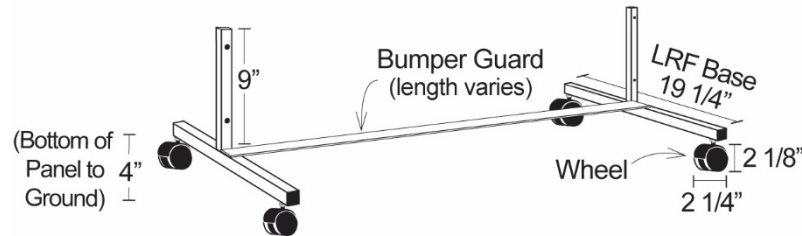

ALVAS GLASSLESS MIRROR LOW ROLLING FRAME SPECIFICATIONS

ALL DIMENSIONS ARE APPROXIMATE

Alvas Low Rolling Frames are made of steel and lift the glassless mirror panel approximately 4" off the ground. Specially designed frame allows the mirrors to "nestle" together for easy space saving storage. The frames (with Alvas unique Bumper Guard) also provide additional protection and rigidity for the glassless mirror panels.