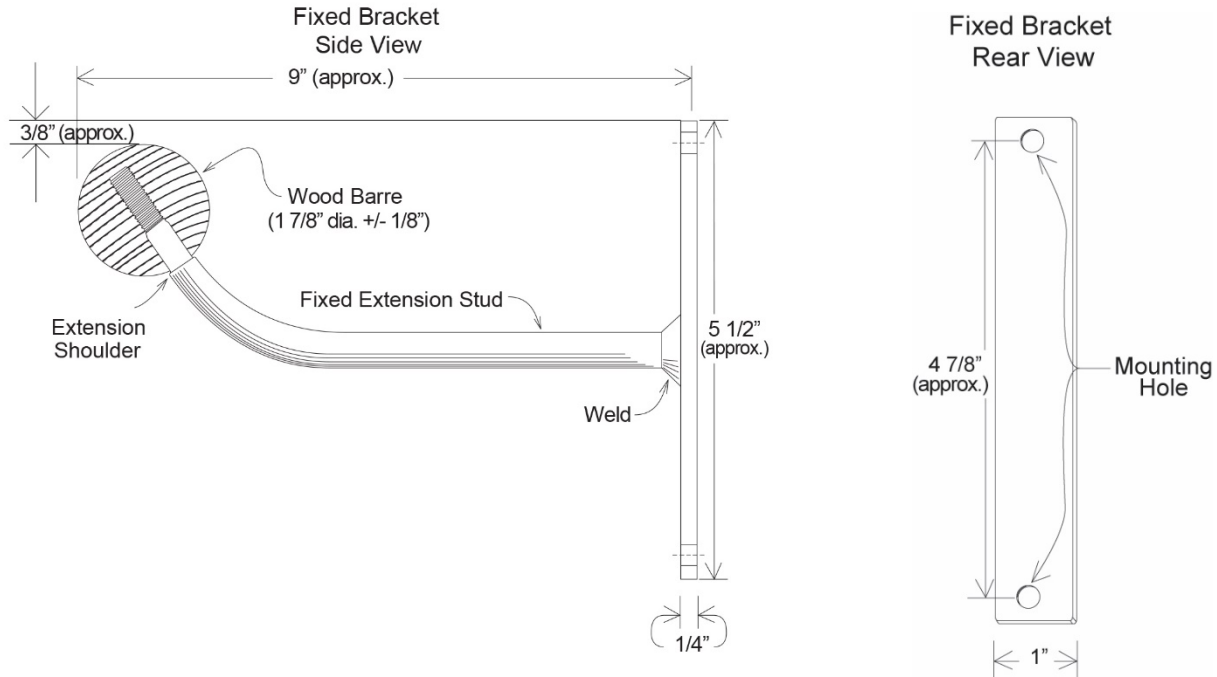

## ALVAS WALL MOUNT FIXED BALLET BARRE BRACKET SPECIFICATIONS

The top of the barre is approximately the same height as the top hole in the mounting bracket.

Alvas Fixed Ballet Barre Brackets have a bright chrome finish, are made of steel and weigh approximately 1lb each. They include flat head screws, used for most drywall and wood stud applications.

### SPACING FOR BRACKETS (CUSTOM BARRES)

Max Span: 80"  
Max Overhang: 20"  
Min Overhang: 2"

### SPACING FOR BRACKETS (STANDARD BARRES)

The standard spacing for brackets are designed for Traditional Ballet use.

Barres used for ballet are generally used for balance only

4' Barre: 2 brackets spaced 32" apart (8" overhang)  
6' Barre: 2 brackets spaced 48" apart (12" overhang)  
7'10" Barre: 2 brackets spaced 64" apart (15" overhang)  
10' Barre: 2 brackets spaced 80" apart (20" overhang)  
  
14' Barre: 3 brackets spaced 64" apart (20" overhang)  
16' Barre: 3 brackets spaced 80" apart (16" overhang)

The spacing accuracy for Alvas drilled wood barres are + or - 1/8".