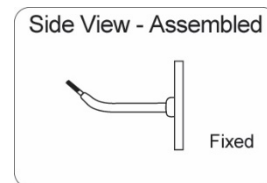

## ALVAS WALL MOUNT FIXED BALLET BARRE BRACKET SPECIFICATIONS

The top of the barre is approximately the same height as the top hole in the mounting bracket.

Alvas Fixed Ballet Barre Brackets have a bright chrome finish, are made of steel and weigh approximately 1lb each. They include flat head screws, used for most drywall and wood stud applications.

### SPACING FOR BRACKETS (CUSTOM BARRES)

Max Span: 80"  
Max Overhang: 20"  
Min Overhang: 2"

### SPACING FOR BRACKETS (STANDARD BARRES)

The standard spacing for brackets are designed for Traditional Ballet use.

Barres used for ballet are generally used for balance only

4' Barre: 2 brackets spaced 32" apart (8" overhang)  
6' Barre: 2 brackets spaced 48" apart (12" overhang)  
7'10" Barre: 2 brackets spaced 64" apart (15" overhang)  
10' Barre: 2 brackets spaced 80" apart (20" overhang)  
  
14' Barre: 3 brackets spaced 64" apart (20" overhang)  
16' Barre: 3 brackets spaced 80" apart (16" overhang)